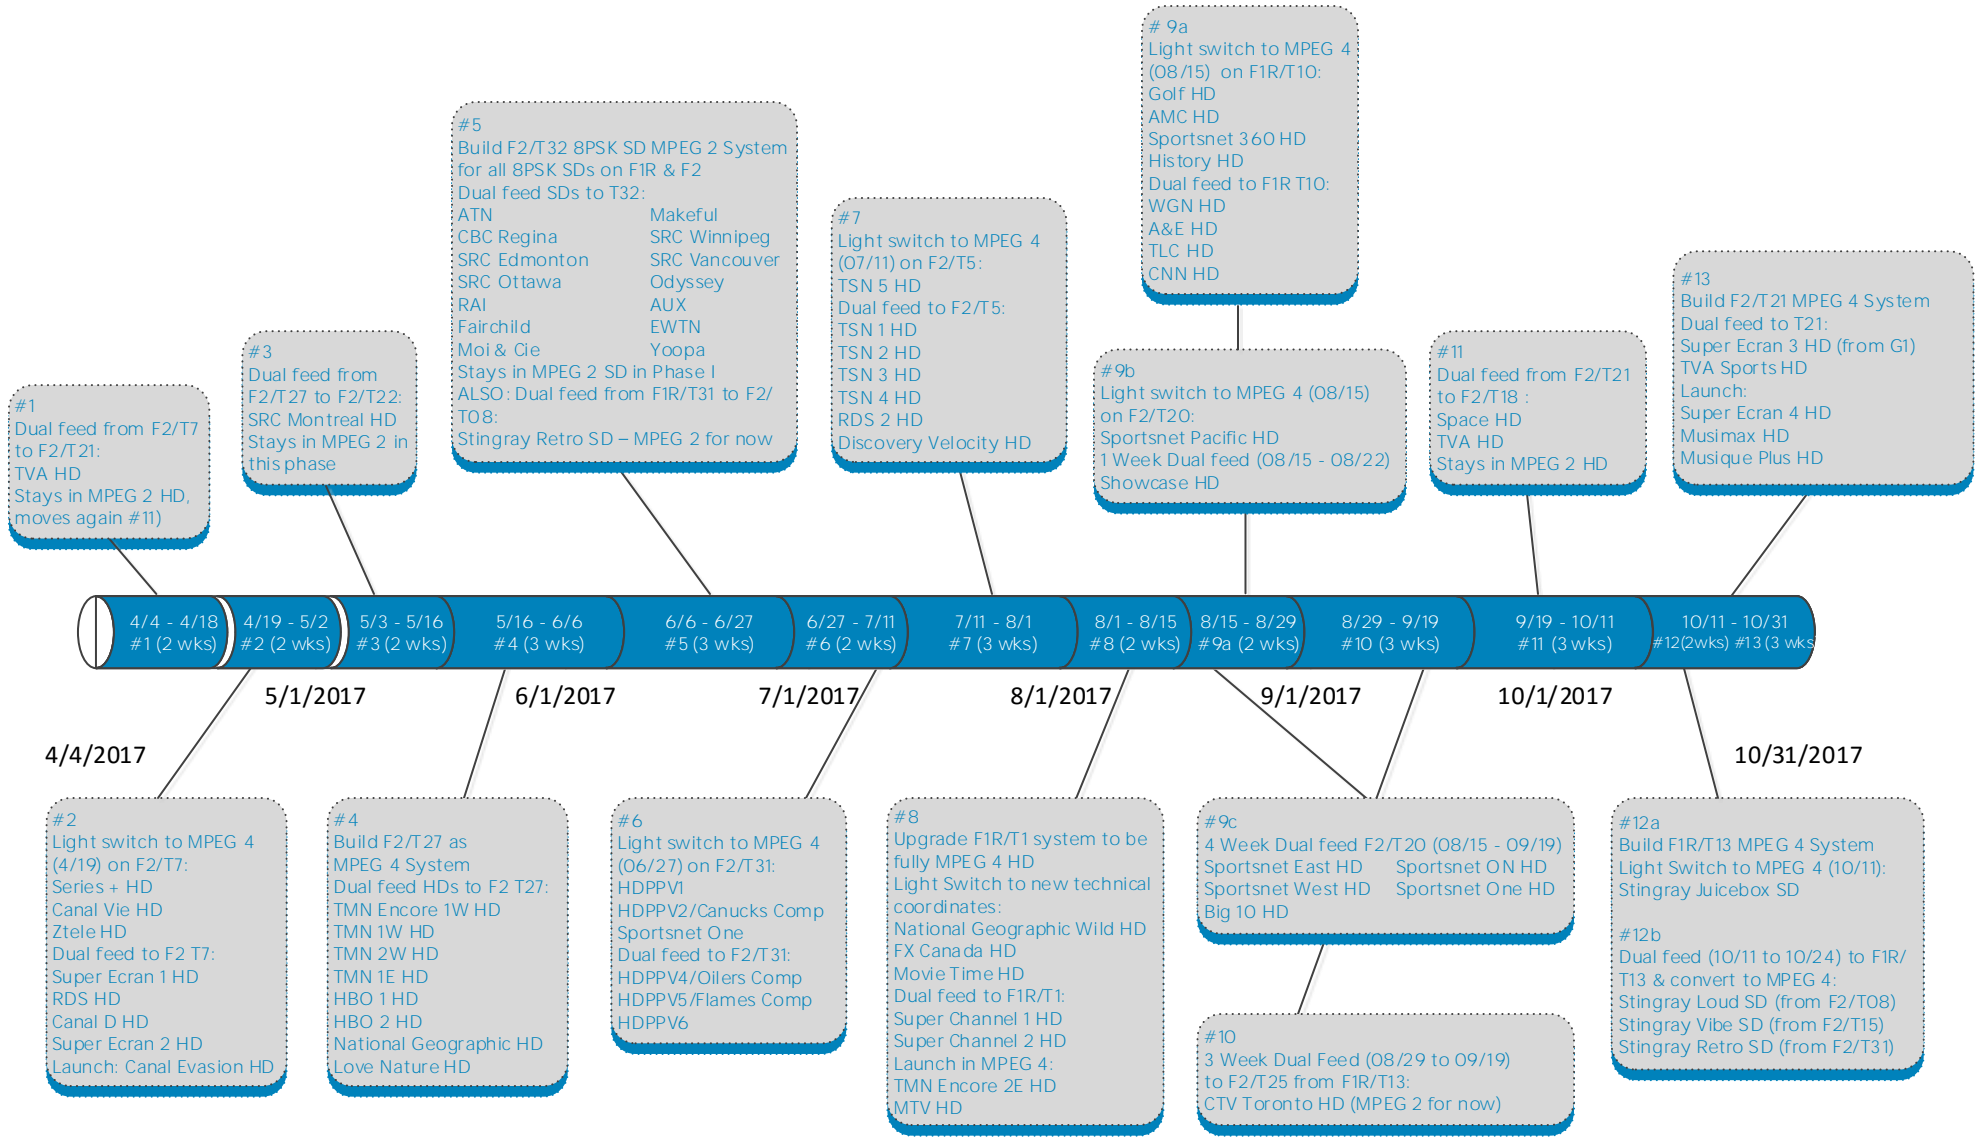

Phase One Sequence of Events Timeline April 4, 2017 to October 31st, 2017

Light Switch = change to MPEG 4 format instantaneously - no dual feed
 '(wks)' on timeline = length of dual feed in weeks
 '# ' on timeline = sequence number for Phase One Sequence of Events Word Document
 Note: Subject to Change