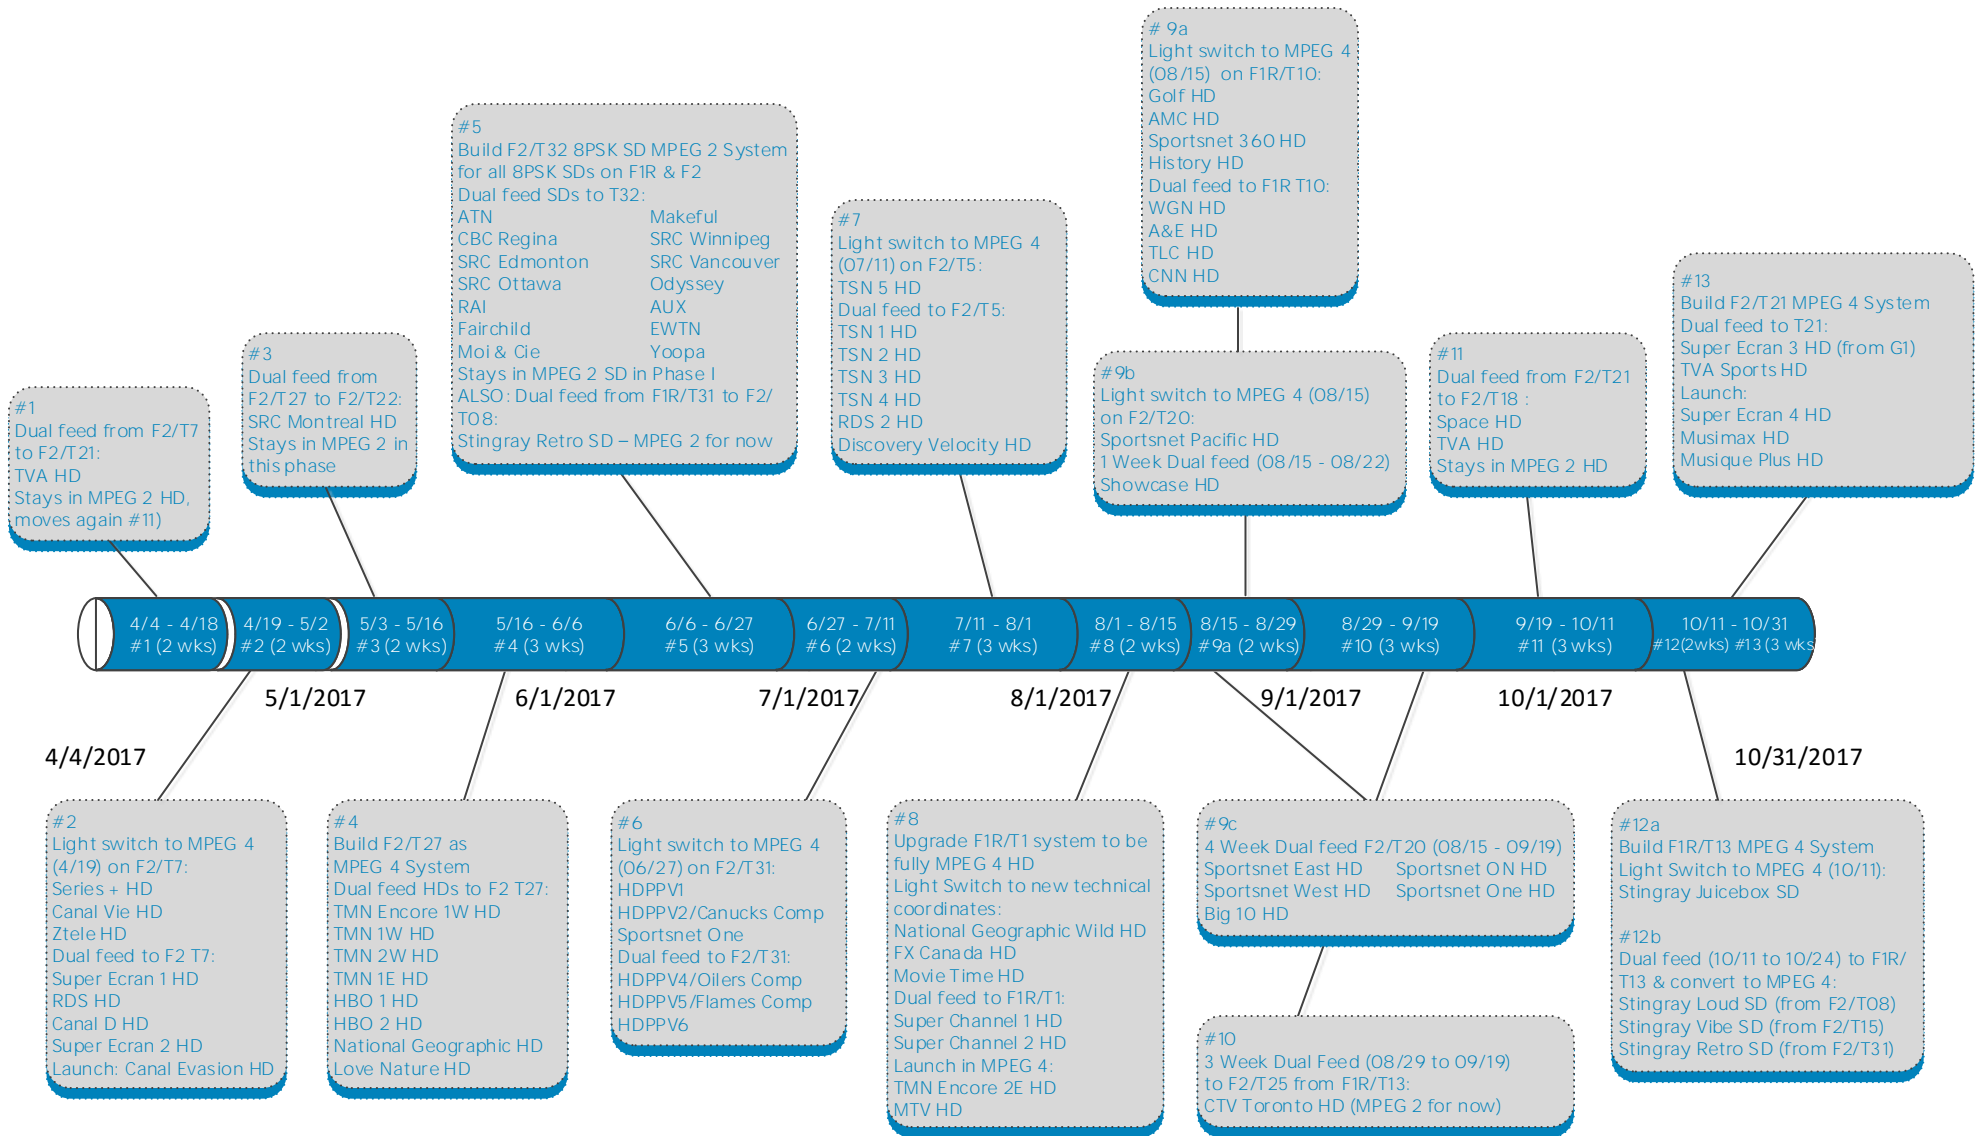

Phase One Sequence of Events Timeline April 4, 2017 to October 31st, 2017

Light Switch = change to MPEG 4 format instantaneously - no dual feed
 '(wks)' on timeline = length of dual feed in weeks
 '# ' on timeline = sequence number for Phase One Sequence of Events Word Document
 Note: Subject to Change