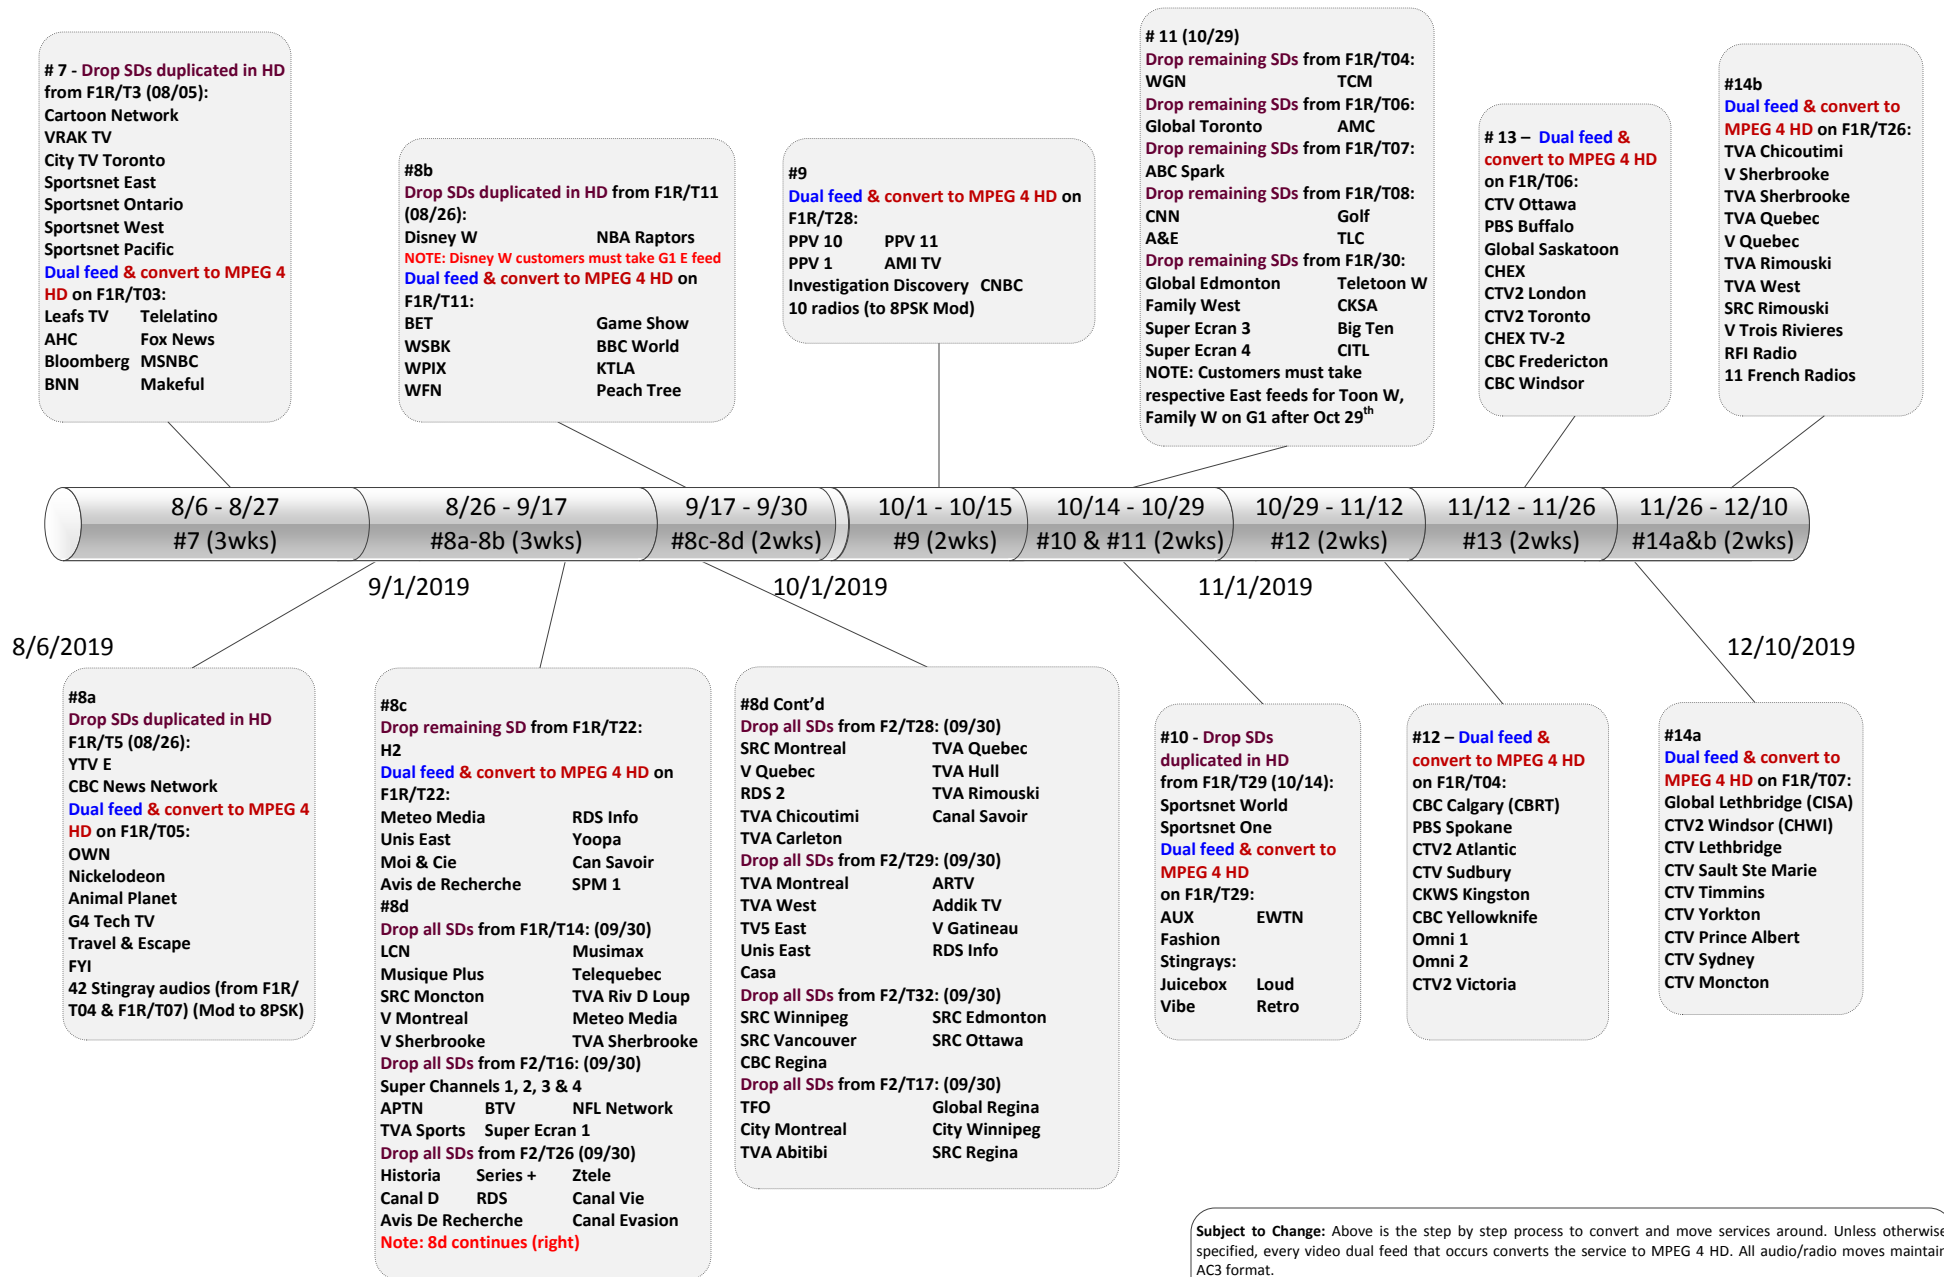

Phase Three Sequence #7 to #15 of Events Timeline

August 6th, 2019 to December 10th, 2019

Subject to Change: Above is the step by step process to convert and move services around. Unless otherwise specified, every video dual feed that occurs converts the service to MPEG 4 HD. All audio/radio moves maintain AC3 format.

Light Switch = change to MPEG 4 format instantaneously - no dual feed

'wks' on timeline = length of dual feed in both MPEG 2 and MPEG 4

on timeline = sequence number for Phase three Sequence of Events

NOTE: Remaining MPEG 4 SD Services on Anik G1 X3 & X4 will be converted to MPEG 4 HD Jan 21st, 2020