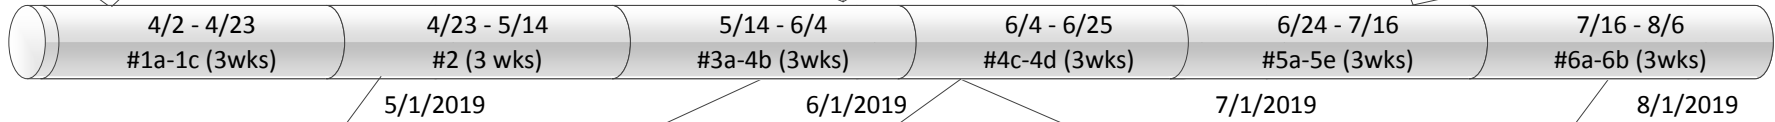

#3b
Drop SDs duplicated in HD F1R/T20 (05/13):
TMN 1W TMN 2W
TMN 3W TMN Encore 1W
Teletoon E TMN Encore 2W
Family East HBO Canada 2
SD Drops from F1R/T25 (05/13):
RDI Omni 1
CHEX CTV2 London
CTV2 TOR CTV 2 Ottawa
CBC OTT Prise 2
Also: Dual feed and convert to MPEG 4 HD to F1R/T20:
Gusto Cooking Ch
Sundance CMT
DIY Cosmopolitan
Crime & Investigation
Documentary Channel

#3c
Drop SDs duplicated in HD F1R/T16 (05/13):
YTV W Comedy W
W West City Sask
Family Jr
Note: Any taking West SD feeds must transition to East feeds on G1

 # 5a
Drop SDs duplicated in HD F1R/T02 (06/24):
CHCH
W East
Global Winnipeg (CKND)
Movie Time
National Geographic Wild
Dual feed & convert to MPEG 4 HD to F1R/T02:
Playboy Exxtasy
Red Hot Playmen
Out TV TALC 1
TALC 3 Penthouse
Light switch 2 radios to 8PSK Mod (AC3 format)

 # 5b - Drop SDs duplicated in HD F1R/T15 (06/24):
ABC/CBS/NBC/PBS/Fox E
ABC/CBS/NBC/Fox Spok
NOTE: Spokane services are no longer be available in HD or SD (PBS excepted)
Dual feed F2/T15 MPEG 4 HDs to F1R/T15:
ABC E/CBS E/NBC E/Fox/PBS E
City Toronto Global Toronto
CTV Toronto
 # 5c - Drop SDs duplicated in HD F1R/T14 (06/24):
ABC W/CBS W/NBC W/PBS W/Fox W
CFJC/CBC West/CBC Prince George
#5d
Build F1R/T27 as MPEG 4 HD
Dual feed & convert to MPEG 4 HD:
CJDC Salt & Light
La Chaine Disney Global St John
Global Okanagan CBC Charlotte
CTV Saskatoon CTV Kitchener
SRC Trois Rivieres CFTK
#5e
Dual feed to F1R/T9 and convert to MPEG 4 HD:
CBC Toronto

#2
Dual feed MPEG 4 HDs from F2/T27 to F1R/T31:
TMN Encore 1W
TMN 1W
TMN 2W
TMN 1E
HBO 1
HBO 2
National Geographic
Love Nature

#3a (cont'd)
From G1/X3 (MPEG 4 SDs):
Rural Ch B4U Movies
From F2/T16:
BCLC BTV 2
From F1R/T12:
BC Leg
From F1R/T02:
Info 299
From F1R/T07:
Shaw Direct Billboard Ch
Also: Drop Miracle SD (CJIL) from F1R/T12 (06/04)

#4a
Drop SDs duplicated in HD F1R/T27 (06/03)
TMN 1E
TMN 2E
TMN 3E
TMN Encore 1E
TMN Encore 2E
HBO 1
Cine-Pop

#4b
Drop SDs duplicated in HD F1R/T19 (06/03):
Showcase E Slice
History East History West
Sportsnet 360 HGTV
#4c
Dual feed & convert to MPEG 4 SD to F1R/T19:
BBC Canada Viceland
Book TV Daystar
Dejaview ESPN Classic
Game TV Vintage TV
Also: Light switch 8 radios to 8PSK modulation on F1R/T16 & Dual feed & convert to MPEG 4 HD:
Independent Film MTV2
Vision YES
One Wild
SPIKE Teletoon French
#4d
Dual feed all MPEG 4 HDs from F2/T22 to F1R/T25:
TSN 1, 2, 3, 4, 5 Disc Velocity
RDS 2

#6a
Light Switch 8 radios on F1R/T14 to 8PSK modulation (07/16)
Dual feed all F2/T8 MPEG 4 HDs to F1R/T14:
ABC West CBS West
NBC West Fox West
City TV Vancouver PBS West
Global Vancouver
#6b
Drop SDs duplicated in HD F1R/T12:
Global Vancouver CHEK
City TV Vancouver CTV BC
Knowledge Network
Dual feed & convert to MPEG 4 HD on F1R/T12:
TSC Disney Jr
CPAC Treehouse
OLN Discovery Science
DTOUR Cottage life
4 radio (8PSK)

Subject to Change: Above is the step by step process to convert and move services around. Unless otherwise specified, every video dual feed that occurs converts the service to MPEG 4 HD. All audio/radio moves maintain AC3 format.
Light Switch = change to MPEG 4 format instantaneously - no dual feed
'(wks)' on timeline = length of dual feed in both MPEG 2 and MPEG 4
'#' on timeline = sequence number for Phase Three Sequence of Events